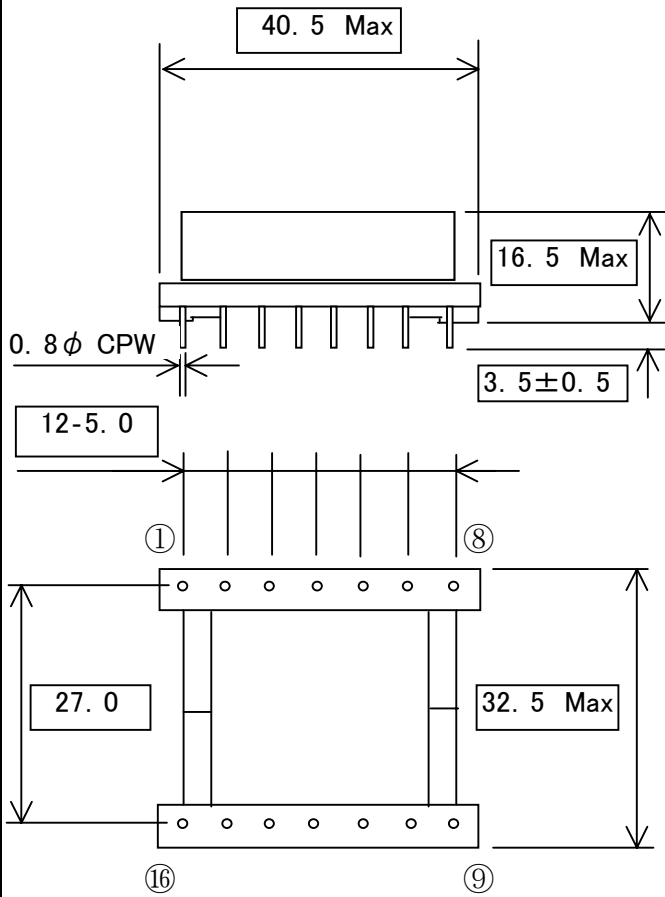

Parts number **EEM36 Type**

(参考 結線図)

TERMINATION DIAGRAM (BOTTOM VIEW)

..... : Insulation Tube

⊘ : Terminal Elimination

Unit: mm