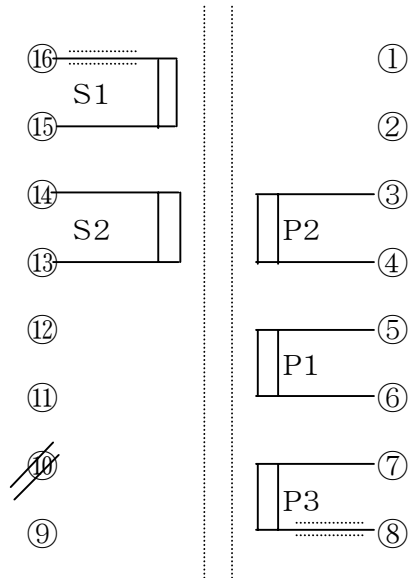

Parts number **EEM36 Type**

(参考 結線図)

TERMINATION DIAGRAM (BOTTOM VIEW)

..... : Insulation Tube

⊘ : Terminal Elimination

Unit: mm