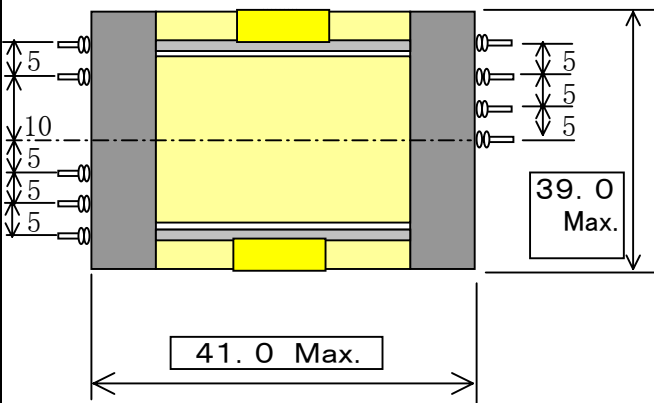

Parts number **EEM37 Type**

(参考 結線図)

TERMINATION DIAGRAM (BOTTOM VIEW)

: Terminal Elimination  
 : Insulation Tube

Unit: mm