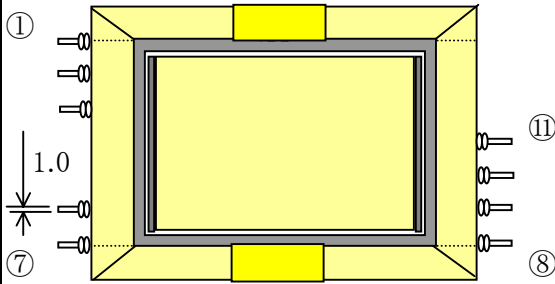

Parts number **EEM37 Type**

(参考 結線図)

TERMINATION DIAGRAM (BOTTOM VIEW)

: Terminal Elimination  
 : Insulation Tube

Unit: mm