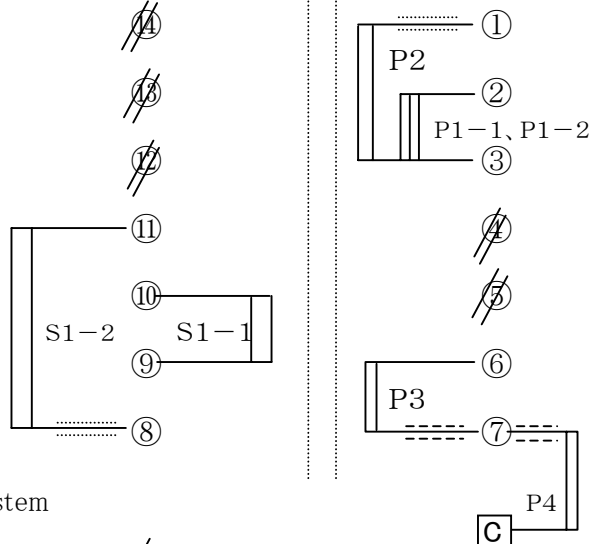

Parts number **EEM37 Type**

(参考 結線図)

TERMINATION DIAGRAM (BOTTOM VIEW)

: Terminal Elimination  
 : Insulation Tube

Unit: mm