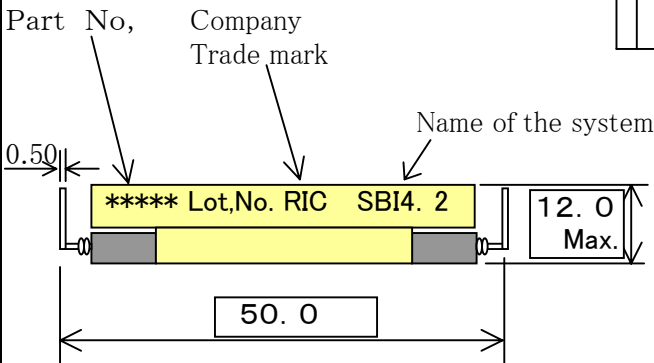

Parts number **EEM37 Type**

(参考 結線図)

TERMINATION DIAGRAM (BOTTOM VIEW)

: Terminal Elimination  
 : Insulation Tube

Unit: mm